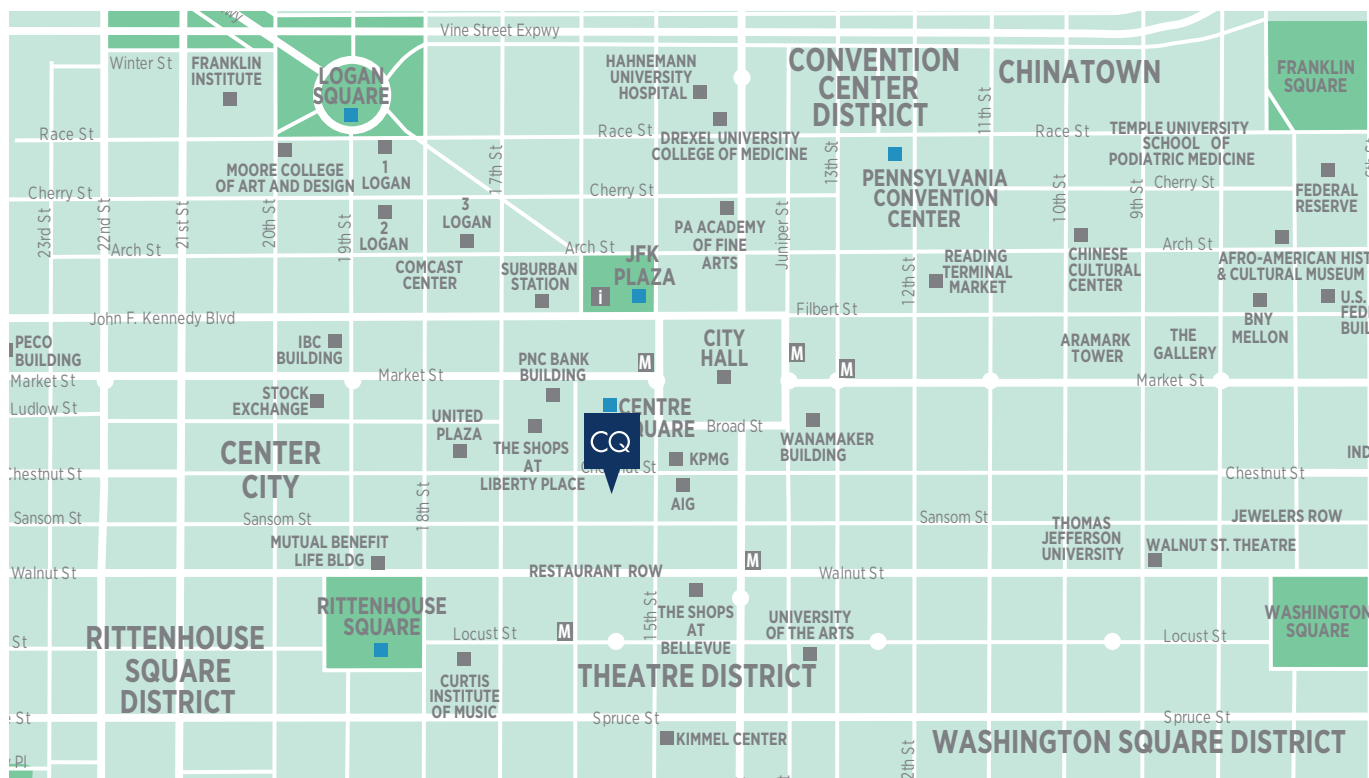

PRIME CITY CENTER LOCATION

TAILOR MADE MEETINGS & EVENTS

- Three versatile indoor and outdoor meeting and event spaces for up to 160 attendees
- Free high speed Wi-Fi
- Latest audiovisual capabilities available
- Professional event support and creative catering

YOUR DINING OPTIONS

Davio's Northern Italian Steakhouse

Award-winning, upscale Northern Italian steakhouse with locations in Boston, Philadelphia, Atlanta and New York City. In-room dining is also available.

Multi-Menu Delivery

A number of local restaurants offer fast delivery service. Orders are delivered to your room and your account is charged accordingly.

RIGHT OUTSIDE OUR DOOR

- The Shops at Liberty Place
- City Hall
- Philadelphia Academy of Fine Arts
- Independence National Historic Park
- Pennsylvania Convention Center
- Rittenhouse Square
- Restaurant Row
- The Shops at Bellevue
- Kimmel Center for the Performing Arts